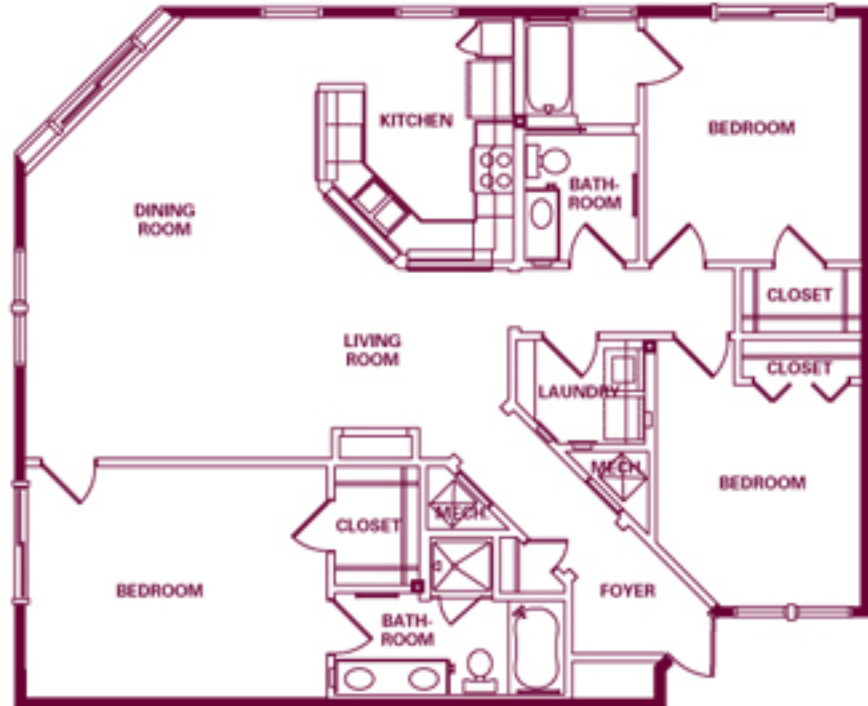

All dimensions, features and specifications are approximate and subject to change without notice. Rendering is an artist's conception.

ASSISI AT
La Piazza

Assisi - Unit A

3 Bedroom

Unit 02 - 1,533 SQ. FT.*

*plus Balcony/Terrace area of 270 sq. ft.

Designed by Looney Ricks Kiss

Assisi - Unit B

2 Bedroom

Unit 01, 03, 04 - 1,195 SQ. FT.*

*plus Balcony/Terrace area of 48 to 270 sq. ft.

Designed by Looney Ricks Kiss