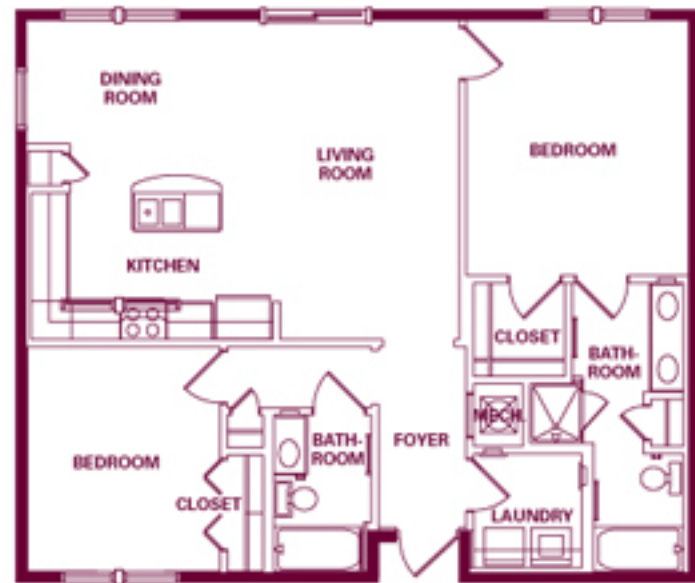

All dimensions, features and specifications are approximate and subject to change without notice. Rendering is an artist's conception.

ASSISI AT
La Piazza

Assisi - Unit A

3 Bedroom

Unit 02 - 1,533 SQ. FT.*

*plus Balcony/Terrace area of 270 sq. ft.

Designed by Looney Ricks Kiss

Assisi - Unit B

2 Bedroom

Unit 01, 03, 04 - 1,195 SQ. FT.*

*plus Balcony/Terrace area of 48 to 270 sq. ft.

Designed by Looney Ricks Kiss