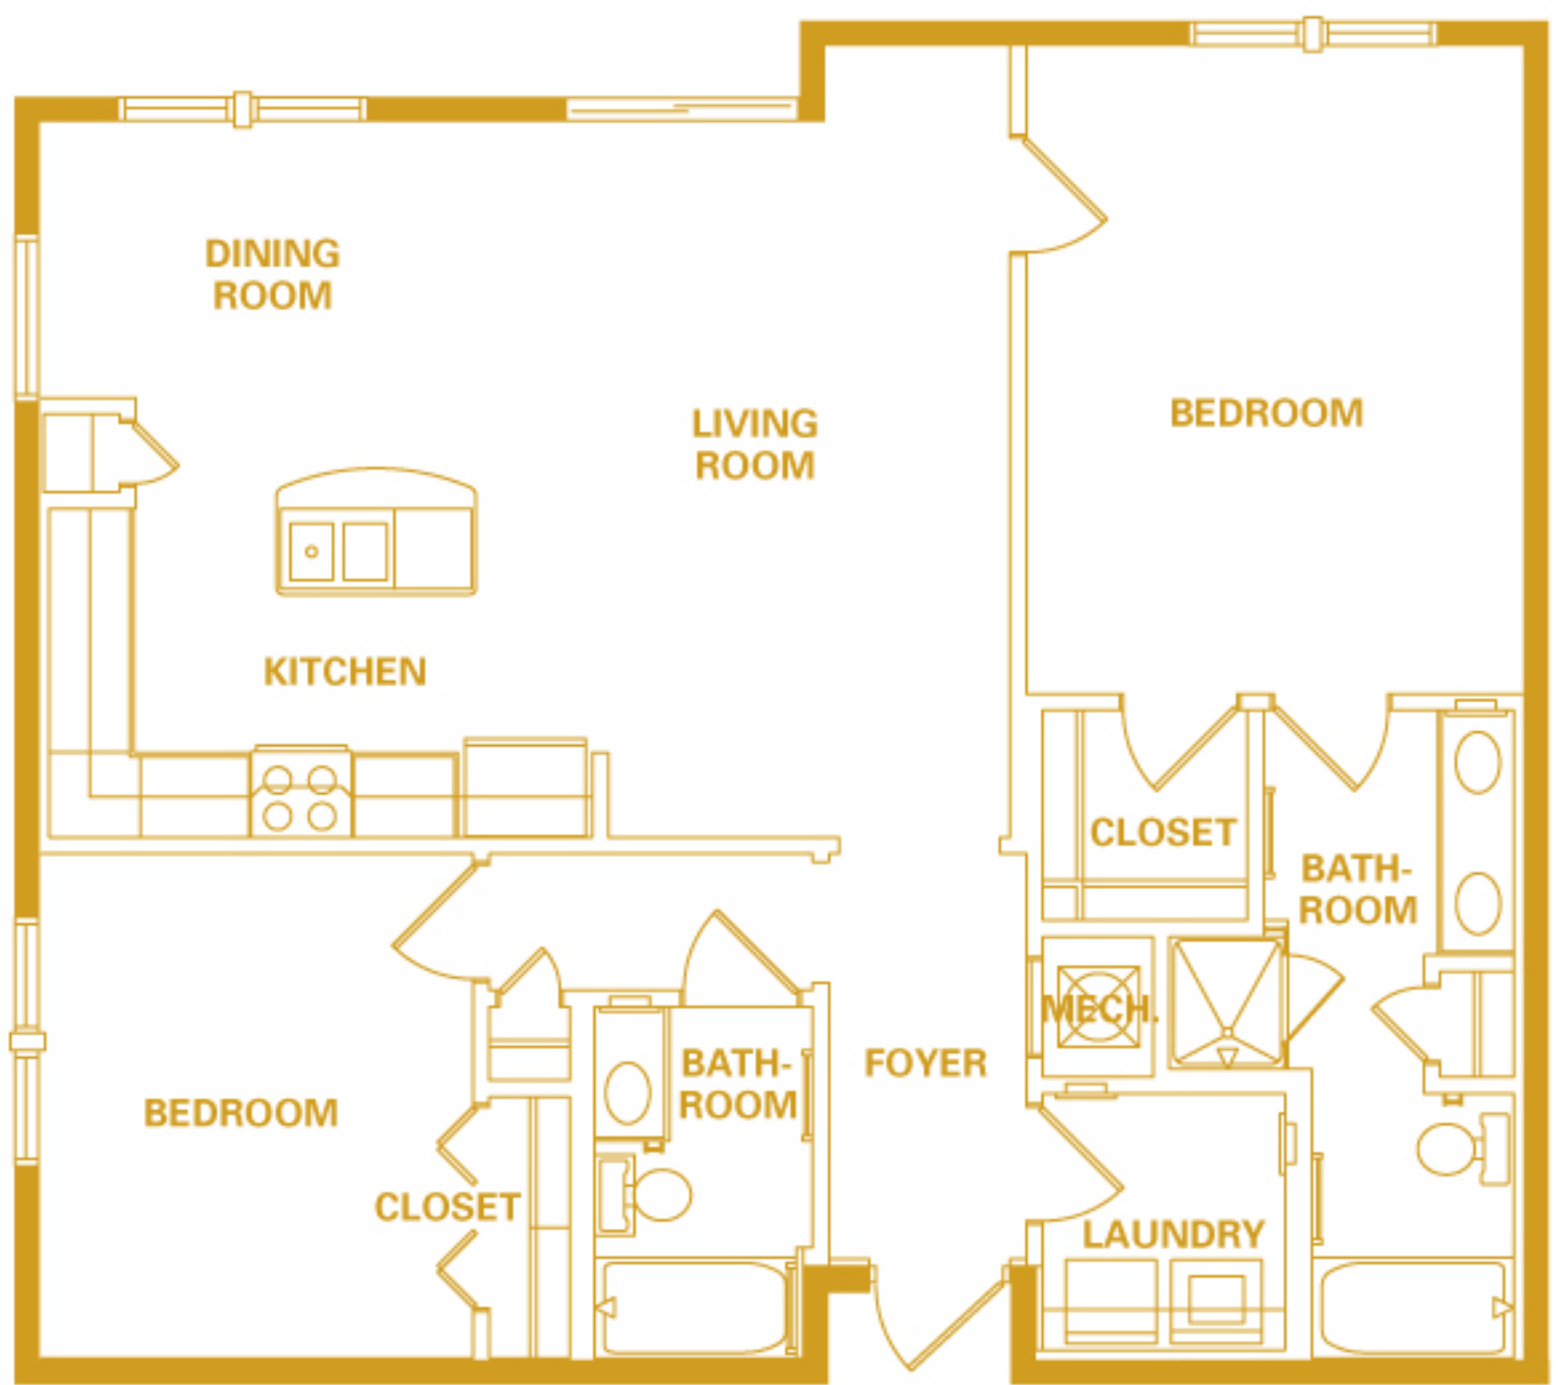

All dimensions, features and specifications are approximate and subject to change without notice. Rendering is an artist's conception.

FIRENZE AT
La Piazza

Firenze - Unit A

2 Bedroom

Unit 01, 02, 03, 04, 05, 06 - 1,195 SQ. FT.*

*plus Balcony/Terrace area of 114 to 572 sq. ft.